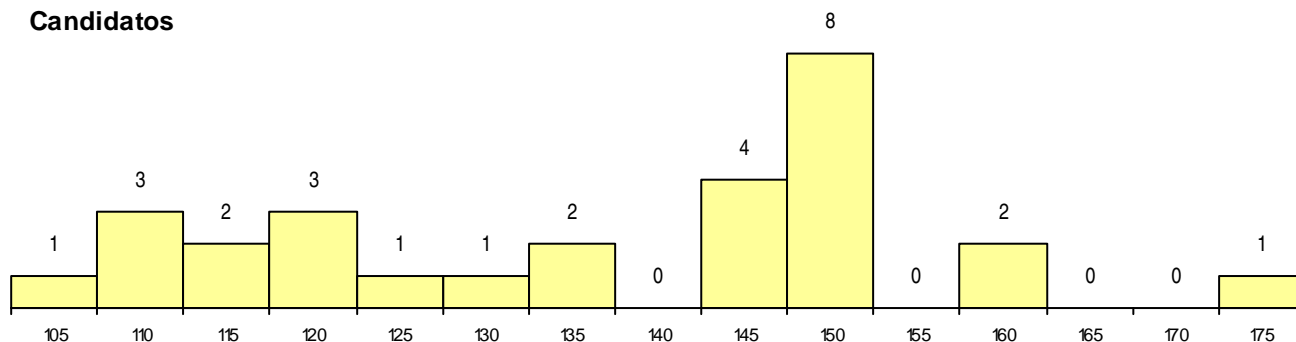

Estabelecimento: 1510 Universidade de Lisboa - Faculdade de Motricidade Humana
Curso Superior: 9162 Gestão do Desporto
Licenciatura

OPÇÃO CANDIDATURA

Opção	Cands. %	Cols. %
1ª	9 9	0 0
2ª	6 6	0 0
3ª	8 8	0 0
4ª	2 2	0 0
5ª	1 1	0 0
6ª	2 2	0 0
Total	28	0

ETAPA COLOCAÇÃO (contingente)

Etapa Colocação	Cands. %	Cols. %	Nota
17 Geral	28 28	0 0	
Total	28	0	

DISTRITO/GAES DE CANDIDATURA

Distrito Origem	Cands. %	Cols. %
Lisboa	25 25	0 0
Santarém	1 1	0 0
Faro	1 1	0 0
Castelo Branco	1 1	0 0
Total	28	0

SEXO DOS CANDIDATOS

Sexo	Cands. %	Cols. %
Masc.	25 25	0 0
Femin.	3 3	0 0
Total	28	0

CURSO DO 12º ANO (15 mais frequentes)

Curso 12º ano	Cands. %	Cols. %
C61 Ciências Socioeconómicas	11 11	0 0
C60 Ciências e Tecnologias	10 10	0 0
F61 Ciências Socioeconómicas	2 2	0 0
C81 Recorrente - Ciências Socioeconómi	2 2	0 0
965 Dec.-Lei 357/2007 (n.º 2 do art. 6.º -	1 1	0 0
950 Equivalências Estrangeiras (Decreto	1 1	0 0
R05 Técnico de Apoio à Gestão Desporti	1 1	0 0

MÉDIAS dos Colocados

Nota de candidatura
Prova de ingresso
Média do 12º ano
Média do 10º/11º ano

DISTRIBUIÇÕES DE NOTAS DE CANDIDATURA

Candidatos